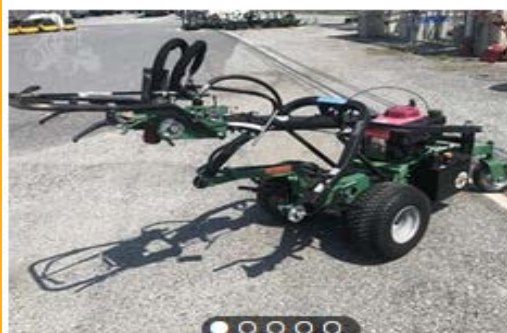

2019 BILLY GOAT AGR1300H
Other Outdoor Power