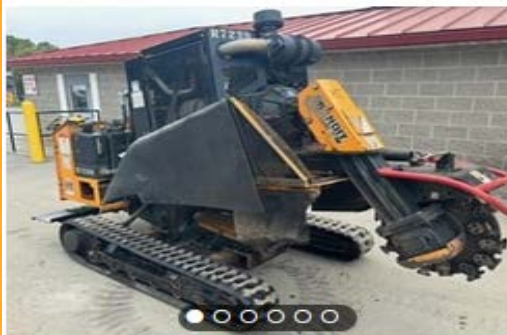

2020 BANDIT SG75
Track Stump Grinders